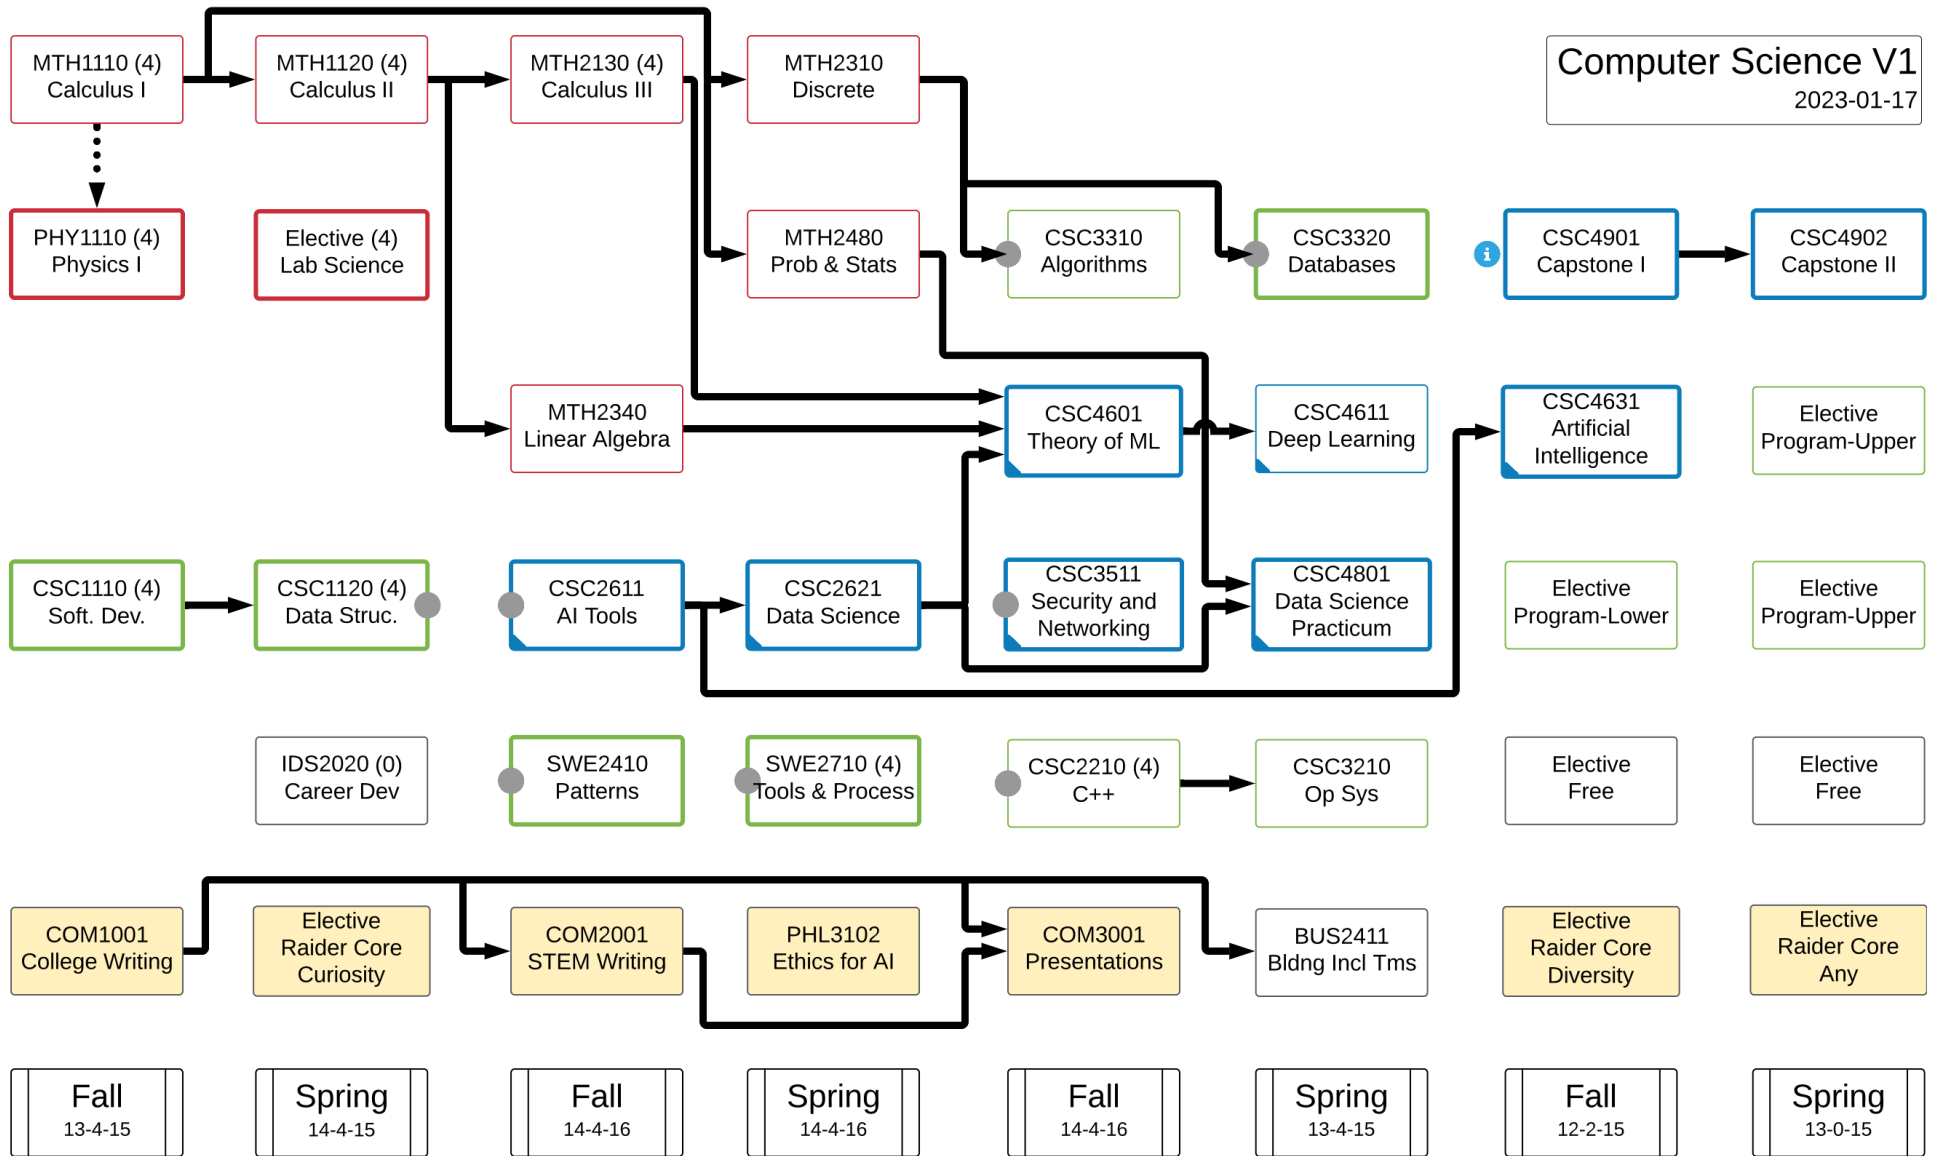

Computer Science Semester V1

Lab course
 Lecture course
 Only offered in one term
 ● CSC1120 is a prereq
 ⓘ Prereq: All but two in-major courses from the first three years or approved plan to graduate by the next fall term.

Computer Science with Precalculus Start Semester V1

 Lab course
 Lecture course
 Only offered in one term
 ● CSC1120 is a prereq
 ⓘ Prereq: All but two in-major courses from the first three years or approved plan to graduate by the next fall term.