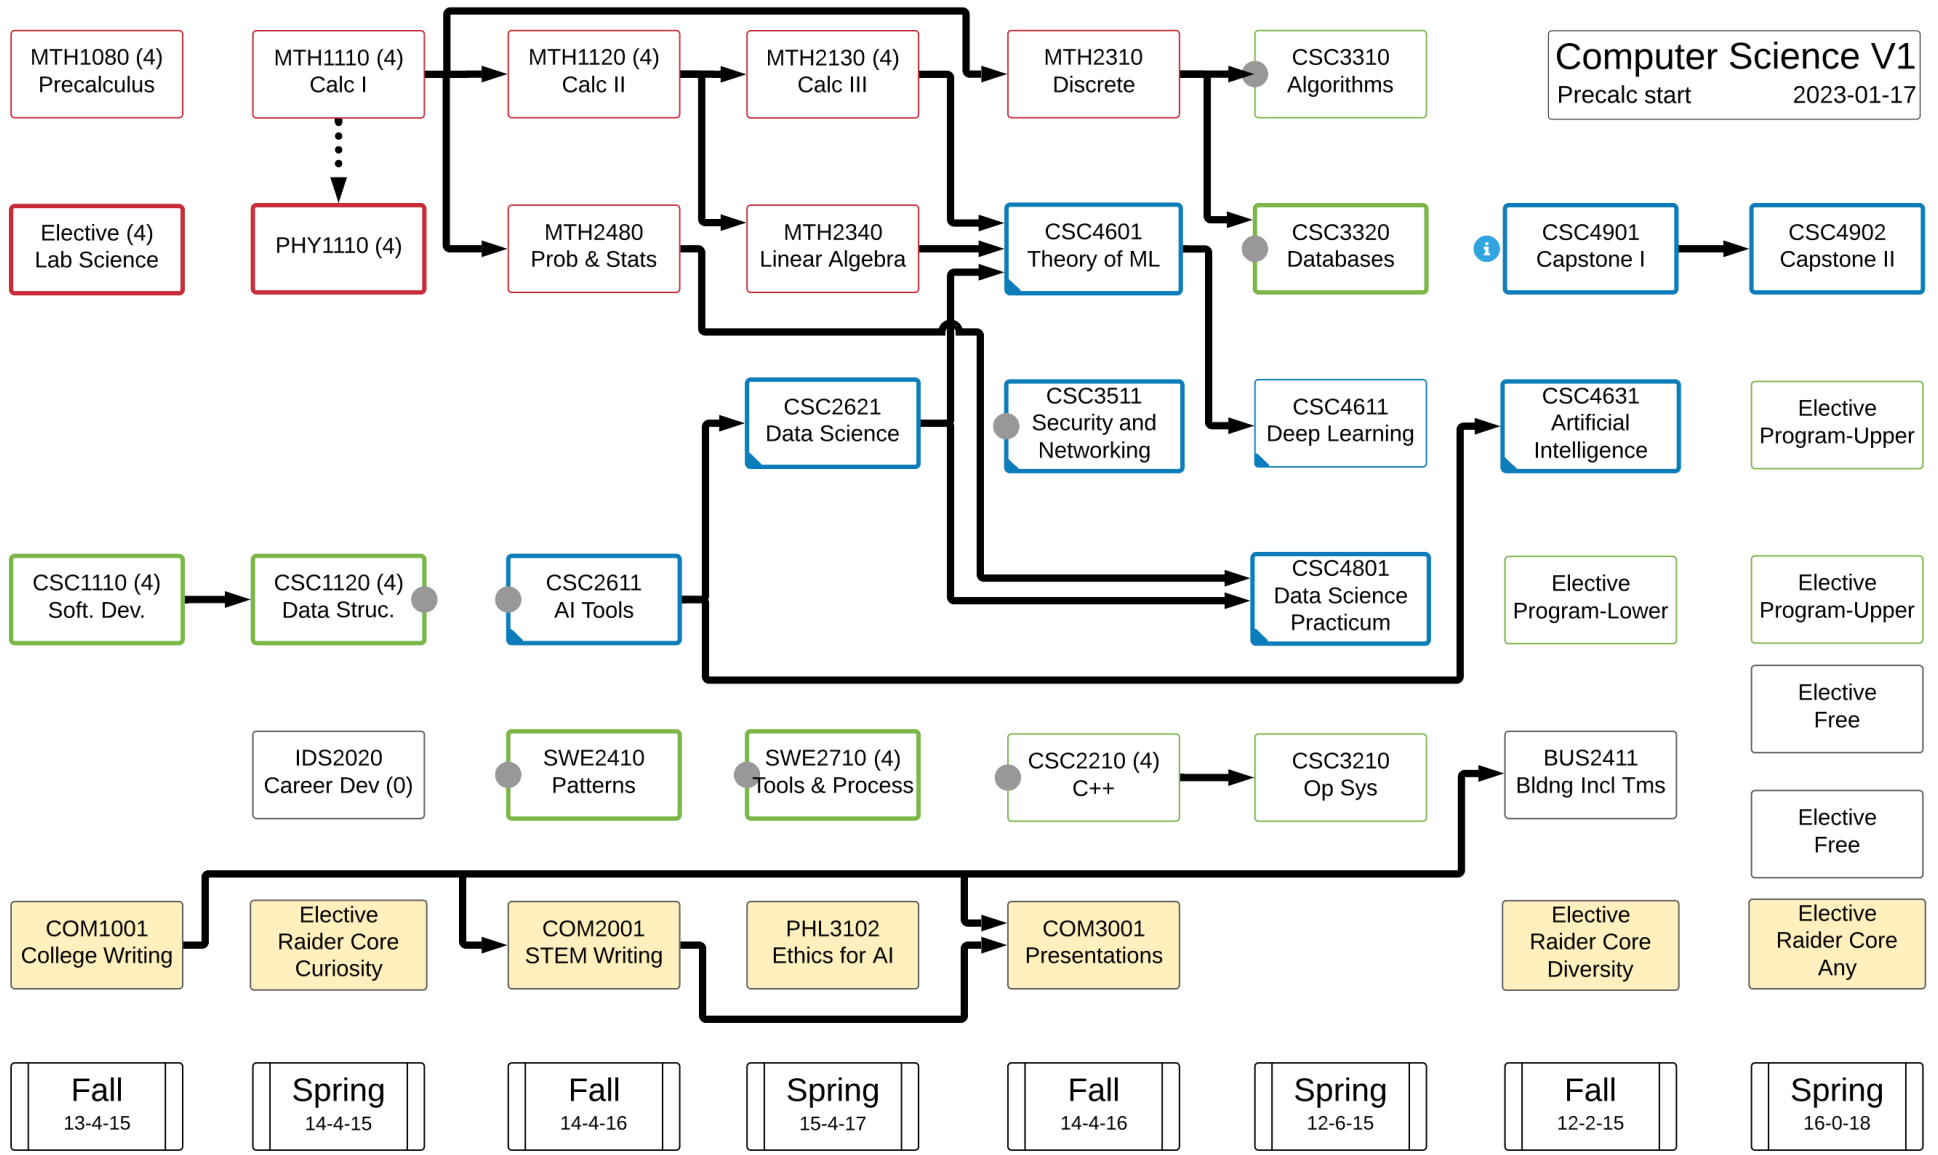

Computer Science Semester V1

Lab course
 Lecture course
 Only offered in one term
 ● CSC1120 is a prereq
 ⓘ Prereq: All but two in-major courses from the first three years or approved plan to graduate by the next fall term.

Computer Science with Precalculus Start Semester V1

 Lab course
 Lecture course
 Only offered in one term
 ● CSC1120 is a prereq
 ⓘ Prereq: All but two in-major courses from the first three years or approved plan to graduate by the next fall term.