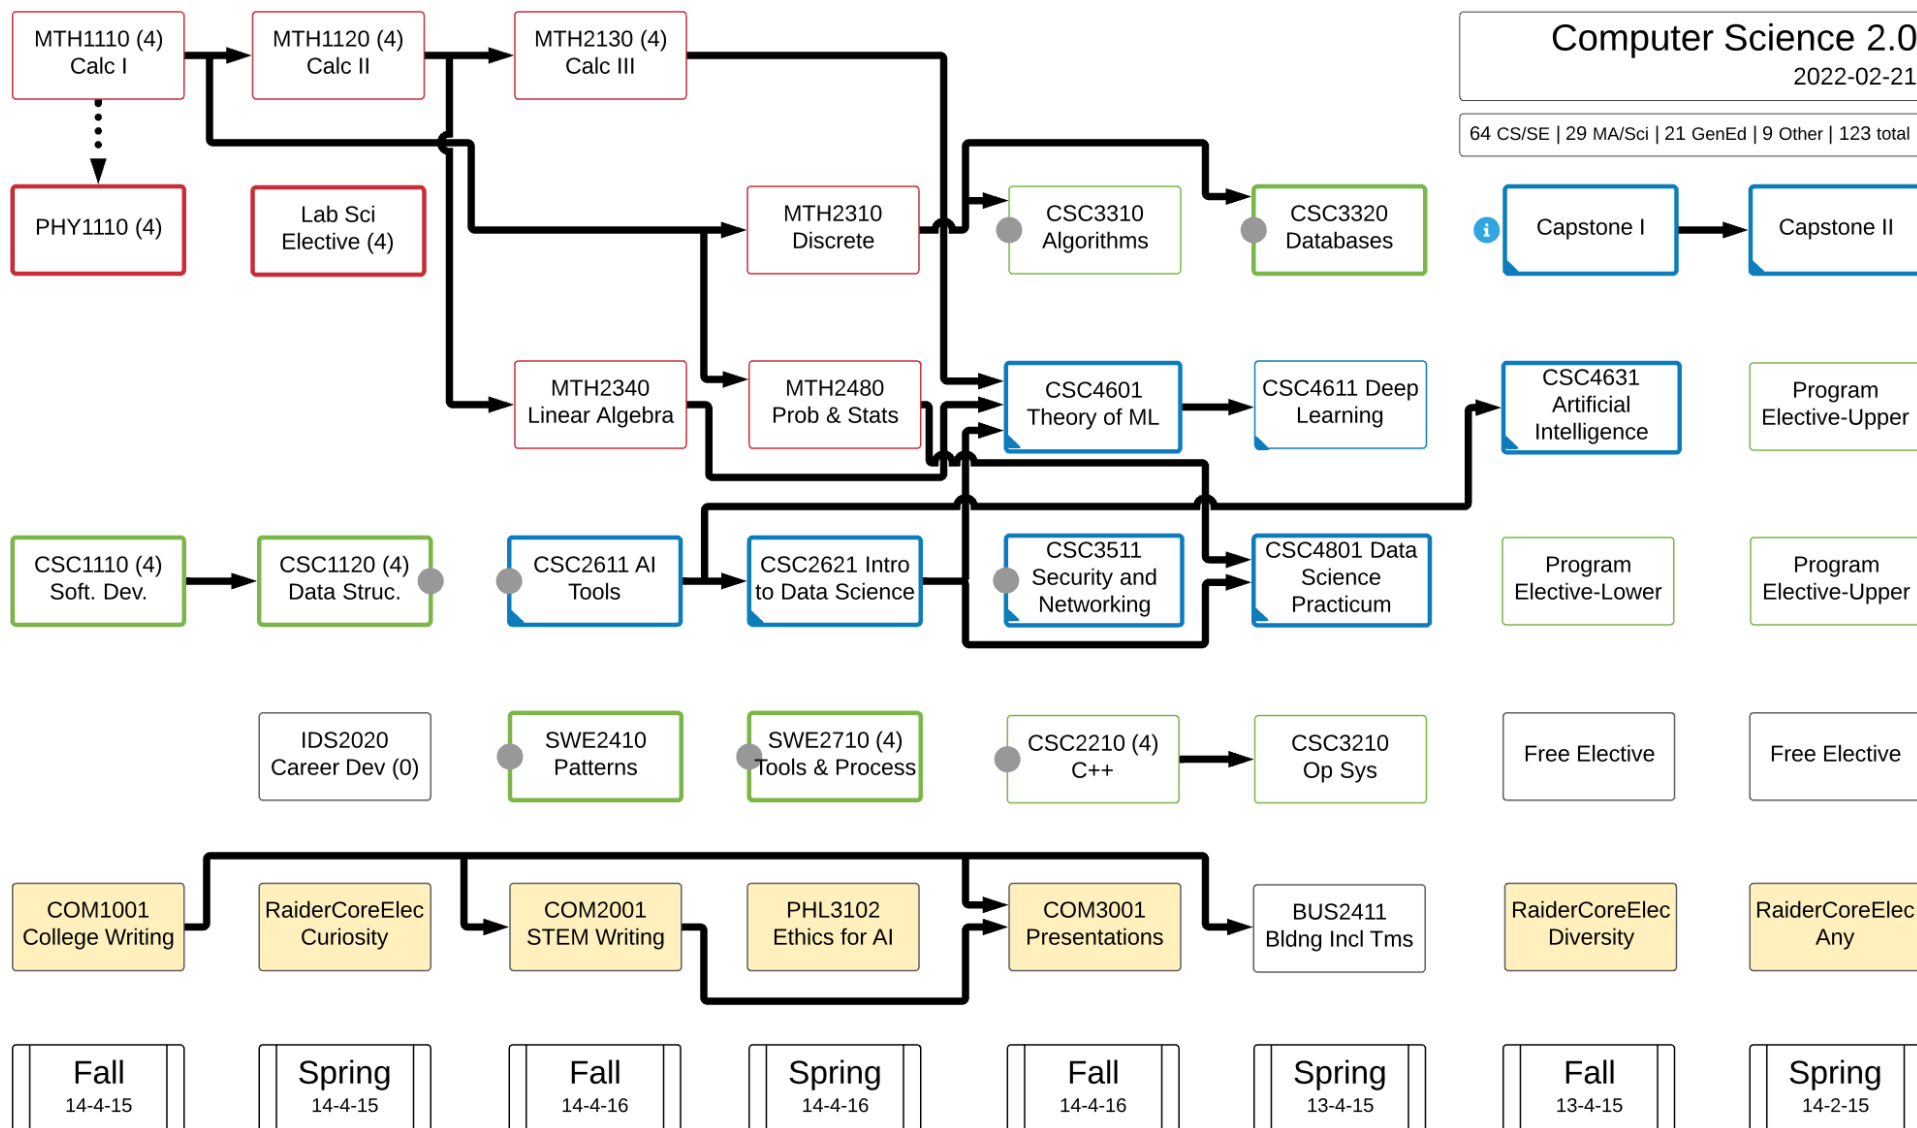

# Computer Science 2.0

<b>Freshman</b>	<b>Fall</b>	CSC	1110	Software Development	3	2	4
		MTH	1110	Calculus I	4	0	4
		PHY	1110	Physics I – Mechanics and Thermodynamics	3	2	4
		COM	1001	College Writing	3	0	3
	<b>13-4-15</b>						
	<b>Spring</b>	CSC	1120	Data Structures and Graphical Interfaces	3	2	4
		MTH	1120	Calculus II	4	0	4
				Elective (Lab Science)	3	2	4
				Elective (Raider Core (6.c.))	3	0	3
IDS		2020	Career Development	1	0	0	
<b>14-4-15</b>							
<b>Sophomore</b>	<b>Fall</b>	CSC	2611	AI Tools	2	2	3
		SWE	2410	Design and Cloud Patterns	2	2	3
		MTH	2340	Linear Algebra with Applications	3	0	3
		MTH	2130	Calculus III	4	0	4
		COM	2001	Writing for the STEM Disciplines	3	0	3
	<b>14-4-16</b>						
	<b>Spring</b>	CSC	2621	Intro to Data Science	2	2	3
		SWE	2710	Software Tools and Process	3	2	4
		MTH	2310	Discrete Math	3	0	3
		MTH	2480	Probability and Statistics	3	0	3
PHL		3102	Ethics of AI	3	0	3	
<b>14-4-16</b>							

# Computer Science 2.0

  Lab course    
   Lecture course    
   Only offered in one term    
 ● CSC112x is a prereq    
 ⓘ Prereq: All but two in-major courses from the first three years or approved plan to graduate by the next fall term.